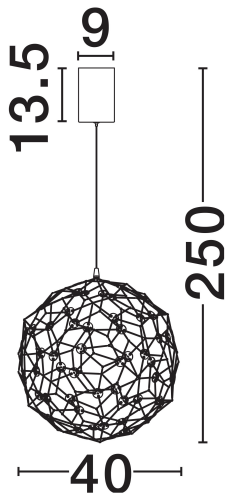

GENERAL INFORMATION

Product Code	9186002
Collection	Indoor
Product Category	Suspension
Product Family	Sole
Mounting Location	Wall
Application Environment	Indoor
Specifications	N/A

DIMENSION & WEIGHT

LxWxH (cm)	D: 40 H: 250
Cut Out (cm)	N/A
Weight (Kgr)	1.4

MATERIAL & COLOR

Product Color	Gold
Body Material	Cooper

APPLICATION & MOUNTING

Ambient Working Temp.	Max 45°C
Type of Protection	IP20
Dimmable	No
Type of Dimming	N/A
Mounting type	Surface
Mounting Depth (cm)	N/A
Led Module Replaceable	No
Light Source	LED

NOVA LUCE S.A

Schimatari Viotias
32009, Greece

+30 22620 58 121
+30 22620 56 743

info@novaluce.com
www.novaluce.com