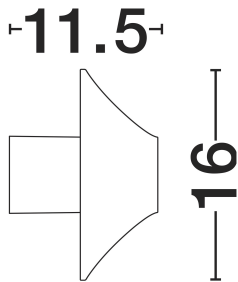

NOVA LUCE

PRODUCT DATASHEET

Version: 001

PRODUCT PHOTOGRAPH

TECHNICAL DRAWING

GENERAL INFORMATION

Product Code	9136407
Collection	Outdoor
Product Category	Wall
Product Family	Alux
Mounting Location	Wall
Application Environment	Outdoor
Specifications	N/A

DIMENSION & WEIGHT

LxWxH (cm)	D:16 W:11.5 cm
Cut out (cm)	N/A
Weight (Kgr)	0.557

MATERIAL & COLOR

Product Color	Sandy White
Body Material	Aluminium & Pc

APPLICATION & MOUNTING

Ambient Working Temp.	Max 45 oC
Type of Protection	IP54
Dimmable	No
Type of Dimming	N/A
Mounting type	Surface
Mounting Depth (cm)	N/A
Led Module Replaceable	No
Light Source	LED

NOVA LUCE S.A

Schimatari Viotias
32009, Greece

+30 22620 58 121
+30 22620 56 743

info@novaluce.com
www.novaluce.com