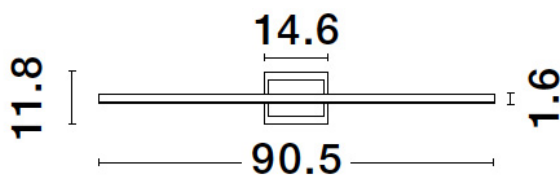

DIMENSION & WEIGHT

LxWxH (cm)	L: 90,5 W: 6,9 H: 11,8
Cut out (cm)	N/A
Weight (Kgr)	1.0

MATERIAL & COLOR

Product Color	Sandy White
Body Material	Aluminium & Acrylic

TECHNICAL DRAWING

APPLICATION & MOUNTING

Ambient Working Temp.	Max 45 oC
Type of Protection	IP20
Dimmable	No
Type of Dimming (Optional)	N/A
Mounting type	Wall
Mounting Depth (cm)	N/A
Led Module Replaceable	No
Light Source	LED