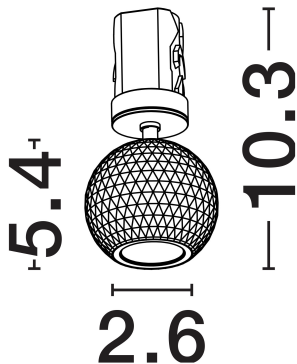

NOVA LUCE

PRODUCT DATASHEET

Version: 001

PRODUCT PHOTOGRAPH

TECHNICAL DRAWING

GENERAL INFORMATION

Product Code	9088160
Collection	Indoor
Product Category	Ceiling
Product Family	Notic
Mounting Location	Wall
Application Environment	Indoor
Specifications	N/A

DIMENSION & WEIGHT

LxWxH (cm)	D: 5.4 H: 10.3
Cut Out (cm)	N/A
Weight (Kgr)	0.26

MATERIAL & COLOR

Product Color	Sandy Black
Body Material	Aluminium

APPLICATION & MOUNTING

Ambient Working Temp.	Max 45°C
Type of Protection	IP20
Dimmable	No
Type of Dimming	N/A
Mounting type	Surface
Mounting Depth (cm)	N/A
Led Module Replaceable	No
Light Source	LED

Power (Nominal)	7W
Input voltage (Nominal)	220-240V
Mains Frequency	50/60Hz

PHOTOMETRICAL DATA

Luminous Flux	455lm
Color Temperature	3000K
Light Color (Designation)	Warm White

WARRANTY

Warranty	3 Years
----------	----------------