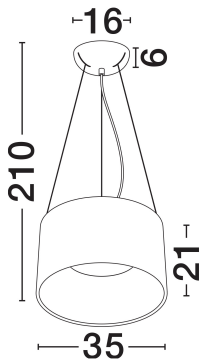

NOVA LUCE

PRODUCT DATASHEET

Version: 001

PRODUCT PHOTOGRAPH

TECHNICAL DRAWING

GENERAL INFORMATION

Product Code	9870015
Collection	Indoor
Product Category	Suspension
Product Family	Atil
Mounting Location	Wall
Application Environment	Indoor
Specifications	N/A

DIMENSION & WEIGHT

LxWxH (cm)	D: 35 H: 210
Cut Out (cm)	N/A
Weight (Kgr)	3.4

MATERIAL & COLOR

Product Color	Sandy Black
Body Material	Aluminium & Steel

APPLICATION & MOUNTING

Ambient Working Temp.	Max 45°C
Type of Protection	IP20
Dimmable	No
Type of Dimming	N/A
Mounting type	Surface
Mounting Depth (cm)	N/A
Led Module Replaceable	No
Light Source	LED

Power (Nominal)	24W
Input voltage (Nominal)	220-240V
Mains Frequency	50/60Hz

PHOTOMETRICAL DATA

Luminous Flux	1268lm
Color Temperature	3000K
Light Color (Designation)	Warm White

WARRANTY

Warranty	3 Years
----------	----------------