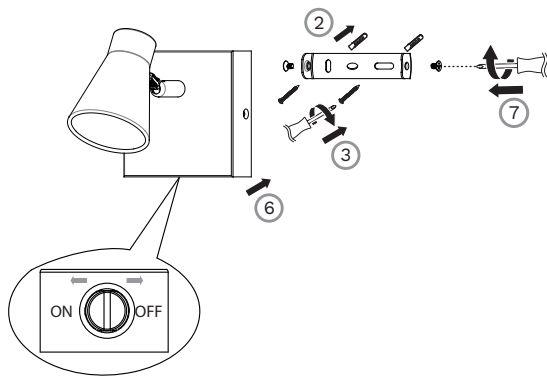

NOVA LUCE

9155711 / 9155712
9155811 / 9155812

1

Turn off the general switch

4

5

2. Make holes & apply plastic anchors
3. Tie up screws
4. Connect wires
5. Insert the bulb/bulbs by rotating
6. Place the luminaire onto place
7. Tie up side screws to make it stable

7

Turn on the general switch