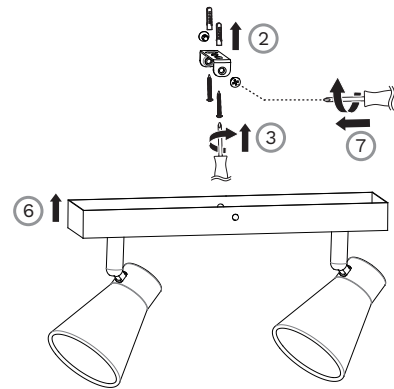

NOVA LUCE

9155711 / 9155712
9155811 / 9155812

1

Turn off the general switch

4

5

2. Make holes & apply plastic anchors
3. Tie up screws
4. Connect wires
5. Insert the bulb/bulbs by rotating
6. Place the luminaire onto place
7. Tie up side screws to make it stable

7

Turn on the general switch