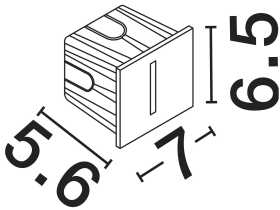

NOVA LUCE

PRODUCT DATASHEET

Version: 001

PRODUCT PHOTOGRAPH

TECHNICAL DRAWING

GENERAL INFORMATION

Product Code	9050708
Collection	Outdoor
Product Category	Step Lights
Product Family	Aizen
Mounting Location	Wall
Application Environment	Outdoor
Specifications	N/A

DIMENSION & WEIGHT

LxWxH (cm)	L:7 W:6.5 H:5.5 cm
Cut out (cm)	N/A
Weight (Kgr)	0.15

MATERIAL & COLOR

Product Color	Dark Anthracite
Body Material	Aluminium & Glass

APPLICATION & MOUNTING

Ambient Working Temp.	Max 45 oC
Type of Protection	IP65
Dimmable	No
Type of Dimming	N/A
Mounting type	Surface
Mounting Depth (cm)	N/A
Led Module Replaceable	No
Light Source	LED