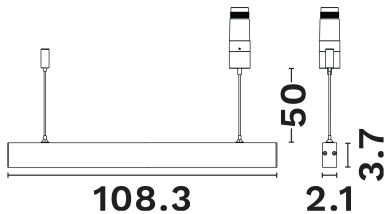

TECHNICAL DRAWING

MATERIAL & COLOR

Product Color	Black
Body Material	Aluminium
Cover Material	N/A

APPLICATION & MOUNTING

Ambient Working Temp.	45 C
Type of Protection	IP20
Protection Class IK	IK03
Dimmable	No
Type of Dimming (Optional)	N/A
Mounting type	Suspended
Mounting Depth (cm)	Ceiling
Led Module Replaceable	No
Light Source	Led
Adjustable	No

COMPATIBLE WITH

— On/Off Driver: N/A

— Triac Driver: N/A

— Dali Driver: N/A

NOVA LUCE S.A

Schimatari Viotias
32009, Greece

+30 22620 58 121
+30 22620 56 743

info@novaluce.com
www.novaluce.com