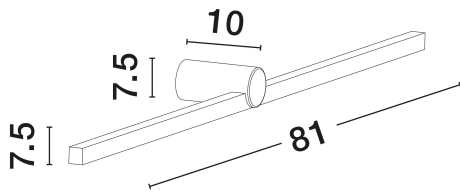

NOVA LUCE

PRODUCT DATASHEET

Version: 001

PRODUCT PHOTOGRAPH

GENERAL INFORMATION

Product Code	9923422
Collection	Indoor
Product Category	Bathroom
Product Family	Breggo
Mounting Location	Ceiling
Application Environment	Indoor
Specifications	N/A

DIMENSION & WEIGHT

LxWxH (cm)	L: 81 W: 10 H: 7.5
Cut Out (cm)	N/A
Weight (Kgr)	0.927

MATERIAL & COLOR

Product Color	Sandy Black
Body Material	Aluminium

TECHNICAL DRAWING

APPLICATION & MOUNTING

Ambient Working Temp.	Max 45°C
Type of Protection	IP54
Dimmable	Yes
Type of Dimming	N/A
Mounting type	Surface
Mounting Depth (cm)	N/A
Led Module Replaceable	No
Light Source	LED

NOVA LUCE S.A

Schimatari Viotias
32009, Greece

+30 22620 58 121
+30 22620 56 743

info@novaluce.com
www.novaluce.com