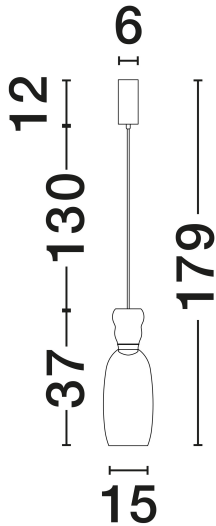

NOVA LUCE

PRODUCT DATASHEET

Version: 001

PRODUCT PHOTOGRAPH

TECHNICAL DRAWING

GENERAL INFORMATION

Product Code	9030547
Collection	Indoor
Product Category	Suspension
Product Family	Pluma
Mounting Location	Ceiling
Application Environment	Indoor
Specifications	N/A

DIMENSION & WEIGHT

LxWxH (cm)	D: 15 H: 179
Cut Out (cm)	N/A
Weight (Kgr)	0.85

MATERIAL & COLOR

Product Color	Glossy Light Blue, Smokey & Gold
Body Material	Glass & Metal

APPLICATION & MOUNTING

Ambient Working Temp.	Max 45°C
Type of Protection	IP20
Dimmable	No
Type of Dimming	N/A
Mounting type	Surface
Mounting Depth (cm)	N/A
Led Module Replaceable	No
Light Source	LED

Power (Nominal)	5W
Input voltage (Nominal)	220-240V
Mains Frequency	50/60Hz

PHOTOMETRICAL DATA

Luminous Flux	450lm
Color Temperature	3000K
Light Color (Designation)	Warm White

WARRANTY

Warranty	3 Years
----------	----------------