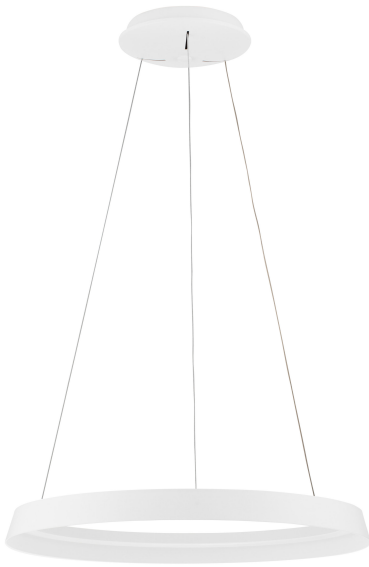

NOVA LUCE

PRODUCT DATASHEET

Version: 001

PRODUCT PHOTOGRAPH

TECHNICAL DRAWING

GENERAL INFORMATION

Product Code	9030521
Collection	Indoor
Product Category	Suspension
Product Family	Ormi
Mounting Location	Wall
Application Environment	Indoor
Specifications	N/A

DIMENSION & WEIGHT

LxWxH (cm)	D: 60 H: 150
Cut Out (cm)	N/A
Weight (Kgr)	3

MATERIAL & COLOR

Product Color	Sandy White
Body Material	Aluminium & Acrylic

APPLICATION & MOUNTING

Ambient Working Temp.	Max 45°C
Type of Protection	IP20
Dimmable	Yes
Type of Dimming	Triac
Mounting type	Surface
Mounting Depth (cm)	N/A
Led Module Replaceable	No
Light Source	LED

Power (Nominal)	52W
Input voltage (Nominal)	220-240V
Mains Frequency	50/60Hz

PHOTOMETRICAL DATA

Luminous Flux	3717lm
Color Temperature	2700-3000K
Light Color (Designation)	Warm White

WARRANTY

Warranty	3 Years
----------	----------------