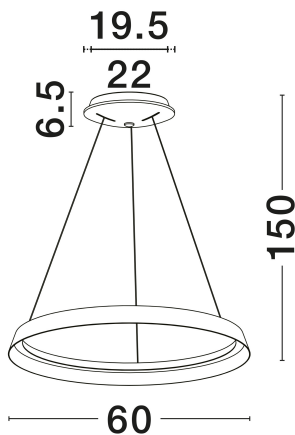

NOVA LUCE

PRODUCT DATASHEET

Version: 001

PRODUCT PHOTOGRAPH

TECHNICAL DRAWING

GENERAL INFORMATION

Product Code	9030521
Collection	Indoor
Product Category	Suspension
Product Family	Ormi
Mounting Location	Wall
Application Environment	Indoor
Specifications	N/A

DIMENSION & WEIGHT

LxWxH (cm)	D: 60 H: 150
Cut Out (cm)	N/A
Weight (Kgr)	3

MATERIAL & COLOR

Product Color	Sandy White
Body Material	Aluminium & Acrylic

APPLICATION & MOUNTING

Ambient Working Temp.	Max 45°C
Type of Protection	IP20
Dimmable	Yes
Type of Dimming	Triac
Mounting type	Surface
Mounting Depth (cm)	N/A
Led Module Replaceable	No
Light Source	LED

Power (Nominal)	52W
Input voltage (Nominal)	220-240V
Mains Frequency	50/60Hz

PHOTOMETRICAL DATA

Luminous Flux	3717lm
Color Temperature	2700-3000K
Light Color (Designation)	Warm White

WARRANTY

Warranty	3 Years
----------	----------------