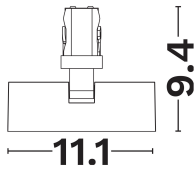

COMPATIBLE WITH

— On/Off Driver: Included

— Triac Driver: N/A

— Dali Driver: N/A

GENERAL INFORMATION

Product Code	9492903
Product Category	Systems
Product Family	Imagine 2
Mounting Location	Ceiling
Application Environment	Indoor

DIMENSION & WEIGHT

LxWxH (cm)	L:11.1 W:2.5 H:9.4 cm
Cut out (cm)	N/A
Weight (Kgr)	N/A

MATERIAL & COLOR

Product Color	White
Body Material	Aluminium
Cover Material	N/A

APPLICATION & MOUNTING

Ambient Working Temp.	45 C
Type of Protection	IP20
Protection Class IK	IK08
Dimmable	No
Type of Dimming (Optional)	N/A
Mounting type	Recessed
Mounting Depth (cm)	Ceiling
Led Module Replaceable	No
Light Source	Led
Adjustable	Yes

NOVA LUCE S.A

Schimatari Viotias
32009, Greece

+30 22620 58 121
+30 22620 56 743

info@novaluce.com
www.novaluce.com