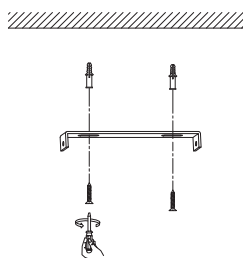

NOVA LUCE

9028858

1

Turn off the general switch

2

Drill holes & apply plastic anchors
With screws

3

Connect the wires

4

Apply the side screws

5

Apply the bulb

6

Press down the 2 pins
& Insert the glass

7

Turn on the general switch