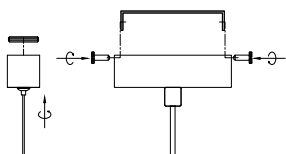

NOVA LUCE

9028858

1

Turn off the general switch

2

Drill holes & apply plastic anchors
With screws

3

Connect the wires

4

Apply the side screws

5

Apply the bulb

6

Press down the 2 pins
& Insert the glass

7

Turn on the general switch