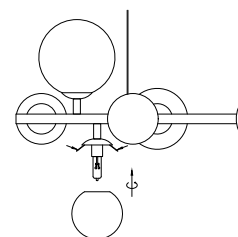

NOVA LUCE

9028858

1

Turn off the general switch

2

Drill holes & apply plastic anchors
With screws

3

Connect the wires

4

Apply the side screws

5

Apply the bulb

6

Press down the 2 pins
& Insert the glass

7

Turn on the general switch