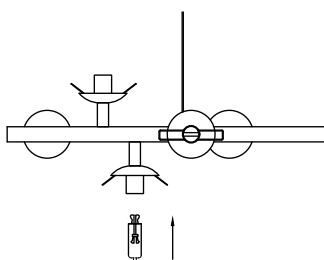

NOVA LUCE

9028858

1

Turn off the general switch

2

Drill holes & apply plastic anchors
With screws

3

Connect the wires

4

Apply the side screws

5

Apply the bulb

6

Press down the 2 pins
& Insert the glass

7

Turn on the general switch