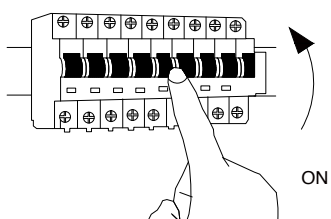

NOVA LUCE

9028858

1

Turn off the general switch

2

Drill holes & apply plastic anchors
With screws

3

Connect the wires

4

Apply the side screws

5

Apply the bulb

6

Press down the 2 pins
& Insert the glass

7

Turn on the general switch