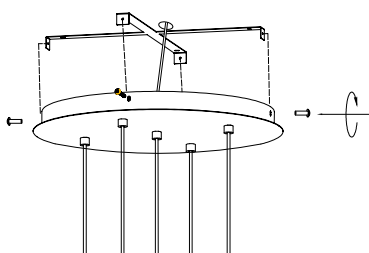

# NOVA LUCE

9232152

1

Turn off the general switch

2

Drill holes apply plastic anchors with screws.

3

Connect the 3 wires

4

Place the brackets and apply the side screws.

5

Adjust to your preferred height.

6

Turn on the general switch