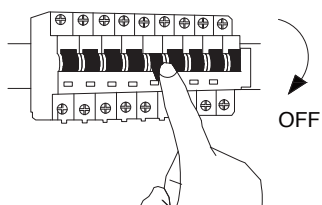

# NOVA LUCE

9232152

1

Turn off the general switch

2

Drill holes apply plastic anchors with screws.

3

Connect the 3 wires

4

Place the brackets and apply the side screws.

5

Adjust to your preferred height.

6

Turn on the general switch