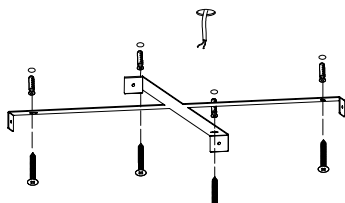

# NOVA LUCE

9232152

1

Turn off the general switch

2

Drill holes apply plastic anchors with screws.

3

Connect the 3 wires

4

Place the brackets and apply the side screws.

5

Adjust to your preferred height.

6

Turn on the general switch