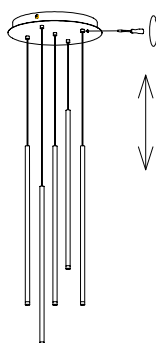

# NOVA LUCE

9232152

1

Turn off the general switch

2

Drill holes apply plastic anchors with screws.

3

Connect the 3 wires

4

Place the brackets and apply the side screws.

5

Adjust to your preferred height.

6

Turn on the general switch