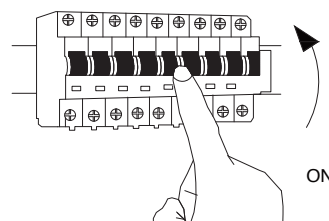

# NOVA LUCE

9232152

1

Turn off the general switch

2

Drill holes apply plastic anchors with screws.

3

Connect the 3 wires

4

Place the brackets and apply the side screws.

5

Adjust to your preferred height.

6

Turn on the general switch