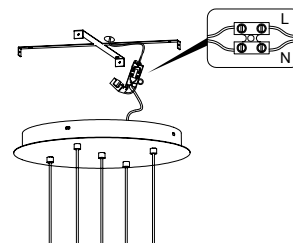

# NOVA LUCE

9232152

1

Turn off the general switch

2

Drill holes apply plastic anchors with screws.

3

Connect the 3 wires

4

Place the brackets and apply the side screws.

5

Adjust to your preferred height.

6

Turn on the general switch