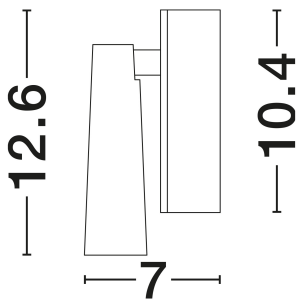

NOVA LUCE

PRODUCT DATASHEET

Version: 001

PRODUCT PHOTOGRAPH

GENERAL INFORMATION

Product Code	9695146
Collection	Indoor
Product Category	Wall
Product Family	Tico
Mounting Location	Wall
Application Environment	Indoor
Specifications	N/A

DIMENSION & WEIGHT

LxWxH (cm)	D: 10.4 H: 12.6
Cut Out (cm)	N/A
Weight (Kgr)	0.44

MATERIAL & COLOR

Product Color	Matt White
Body Material	Aluminium

TECHNICAL DRAWING

APPLICATION & MOUNTING

Ambient Working Temp.	Max 45°C
Type of Protection	IP20
Dimmable	No
Type of Dimming	N/A
Mounting type	Surface
Mounting Depth (cm)	N/A
Led Module Replaceable	No
Light Source	LED

NOVA LUCE S.A

Schimatari Viotias
32009, Greece

+30 22620 58 121
+30 22620 56 743

info@novaluce.com
www.novaluce.com