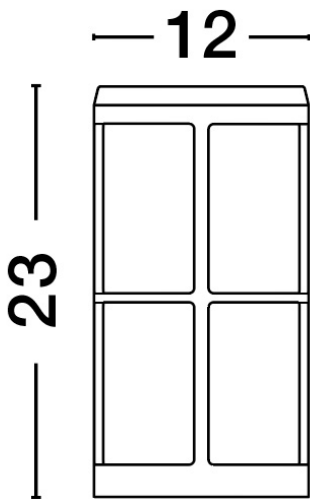

NOVA LUCE

PRODUCT DATASHEET

Version: 001

PRODUCT PHOTOGRAPH

TECHNICAL DRAWING

GENERAL INFORMATION

Product Code	9002851
Collection	Outdoor
Product Category	Wall
Product Family	STONE
Mounting Location	Wall
Application Environment	Outdoor

DIMENSION & WEIGHT

LxWxH (cm)	L: 12 W: 15 H: 23
Cut out (cm)	N/A
Weight (Kgr)	1.0

MATERIAL & COLOR

Product Color	Black
Body Material	Aluminum-Acrylic

APPLICATION & MOUNTING

Ambient Working Temp.	Max 40 °C
Type of Protection	IP54
Dimmable	No
Type of Dimming (Optional)	N/A
Mounting type	Surface
Mounting Depth (cm)	N/A
Led Module Replaceable	Yes
Light Source	E27