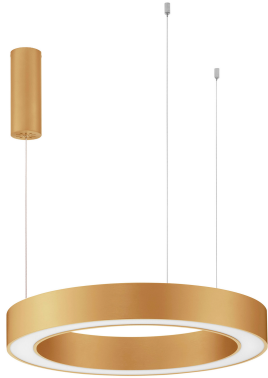

NOVA LUCE

PRODUCT DATASHEET

Version: 001

PRODUCT PHOTOGRAPH

TECHNICAL DRAWING

GENERAL INFORMATION

Product Code	9345640
Collection	Indoor
Product Category	Suspension
Product Family	Morbido
Mounting Location	Wall
Application Environment	Indoor
Specifications	N/A

DIMENSION & WEIGHT

LxWxH (cm)	D1: 60 D2: 46 H: 200
Cut Out (cm)	N/A
Weight (Kgr)	4.5

MATERIAL & COLOR

Product Color	Brass Gold
Body Material	Aluminium & Acrylic

APPLICATION & MOUNTING

Ambient Working Temp.	Max 45°C
Type of Protection	IP20
Dimmable	Yes
Type of Dimming	Triac
Mounting type	Surface
Mounting Depth (cm)	N/A
Led Module Replaceable	No
Light Source	LED