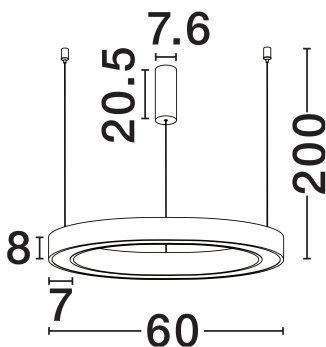

NOVA LUCE

PRODUCT DATASHEET

Version: 001

PRODUCT PHOTOGRAPH

TECHNICAL DRAWING

GENERAL INFORMATION

Product Code	9345640
Collection	Indoor
Product Category	Suspension
Product Family	Morbido
Mounting Location	Wall
Application Environment	Indoor
Specifications	N/A

DIMENSION & WEIGHT

LxWxH (cm)	D1: 60 D2: 46 H: 200
Cut Out (cm)	N/A
Weight (Kgr)	4.5

MATERIAL & COLOR

Product Color	Brass Gold
Body Material	Aluminium & Acrylic

APPLICATION & MOUNTING

Ambient Working Temp.	Max 45°C
Type of Protection	IP20
Dimmable	Yes
Type of Dimming	Triac
Mounting type	Surface
Mounting Depth (cm)	N/A
Led Module Replaceable	No
Light Source	LED

Power (Nominal)	48W
Input voltage (Nominal)	220-240V
Mains Frequency	50/60Hz

PHOTOMETRICAL DATA

Luminous Flux	1192lm
Color Temperature	2700-4000K
Light Color (Designation)	WW - NW

WARRANTY

Warranty	3 Years
----------	----------------