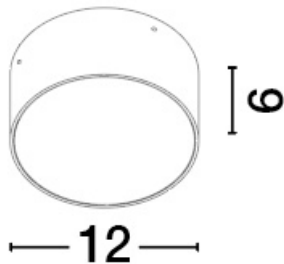

NOVA LUCE

PRODUCT DATASHEET

Version: 001

PRODUCT PHOTOGRAPH

GENERAL INFORMATION

Product Code	9030834
Collection	Outdoor
Product Category	Ceiling
Product Family	Judi
Mounting Location	Ceiling
Application Environment	Outdoor
Specifications	Antisalt Protection

DIMENSION & WEIGHT

LxWxH (cm)	D: 12 H: 6
Cut out (cm)	N/A
Weight (Kgr)	0.45

TECHNICAL DRAWING

MATERIAL & COLOR

Product Color	White
Body Material	Aluminium & Pc

APPLICATION & MOUNTING

Ambient Working Temp.	Max 45 oC
Type of Protection	IP65
Dimmable	No
Type of Dimming (Optional)	N/A
Mounting type	Surface
Mounting Depth (cm)	N/A
Led Module Replaceable	Yes
Light Source	LED

Power (Nominal)	10 W
Input voltage (Nominal)	220-240Vac
Mains Frequency	50/60Hz

PHOTOMETRICAL DATA

Luminous Flux	655 lm
Color Temperature	3000 K
Light Color (Designation)	Warm White

WARRANTY

Warranty	3 Years
----------	----------------