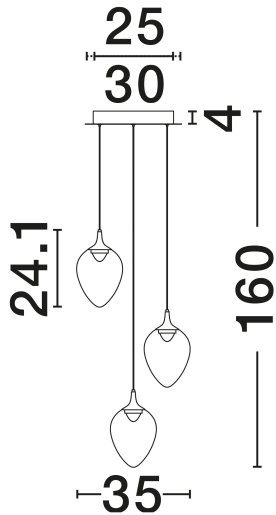

NOVA LUCE

PRODUCT DATASHEET

Version: 001

PRODUCT PHOTOGRAPH

TECHNICAL DRAWING

GENERAL INFORMATION

Product Code	9416973
Collection	Indoor
Product Category	Suspension
Product Family	Nali
Mounting Location	Ceiling
Application Environment	Indoor
Specifications	N/A

DIMENSION & WEIGHT

LxWxH (cm)	D: 35.3 H: 160
Cut Out (cm)	N/A
Weight (Kgr)	2.4

MATERIAL & COLOR

Product Color	Smokey & Matt Black
Body Material	Glass & Metal

APPLICATION & MOUNTING

Ambient Working Temp.	Max 45°C
Type of Protection	IP20
Dimmable	Yes
Type of Dimming	Triac
Mounting type	Surface
Mounting Depth (cm)	N/A
Led Module Replaceable	No
Light Source	LED

Power (Nominal)	18W
Input voltage (Nominal)	220-240V
Mains Frequency	50/60Hz

PHOTOMETRICAL DATA

Luminous Flux	714lm
Color Temperature	3000K
Light Color (Designation)	Warm White

WARRANTY

Warranty	3 Years
----------	----------------