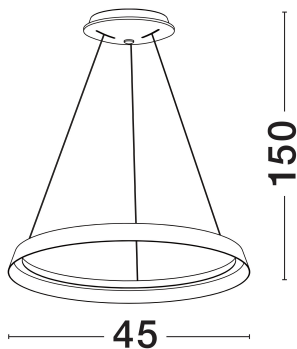

GENERAL INFORMATION

Product Code	9030518
Collection	Indoor
Product Category	Suspension
Product Family	Ormi
Mounting Location	Wall
Application Environment	Indoor
Specifications	N/A

DIMENSION & WEIGHT

LxWxH (cm)	D: 45 H: 150
Cut Out (cm)	N/A
Weight (Kgr)	2

MATERIAL & COLOR

Product Color	Sandy White
Body Material	Aluminium & Acrylic

APPLICATION & MOUNTING

Ambient Working Temp.	Max 45°C
Type of Protection	IP20
Dimmable	Yes
Type of Dimming	Triac
Mounting type	Surface
Mounting Depth (cm)	N/A
Led Module Replaceable	No
Light Source	LED

NOVA LUCE S.A

Schimatari Viotias
32009, Greece

+30 22620 58 121
+30 22620 56 743

info@novaluce.com
www.novaluce.com