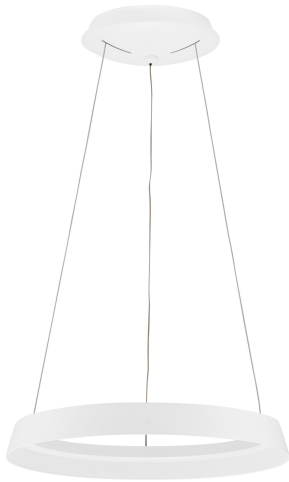

NOVA LUCE

PRODUCT DATASHEET

Version: 001

PRODUCT PHOTOGRAPH

TECHNICAL DRAWING