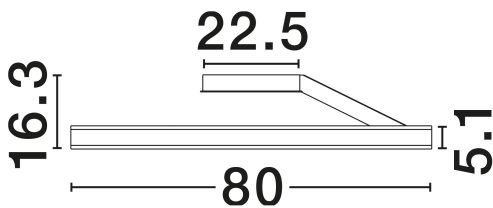

TECHNICAL DRAWING

GENERAL INFORMATION

Product Code	9060288
Collection	Indoor
Product Category	Ceiling
Product Family	Bianco
Mounting Location	Ceiling
Application Environment	Indoor
Specifications	N/A

DIMENSION & WEIGHT

LxWxH (cm)	D: 80 H: 16.3
Cut Out (cm)	N/A
Weight (Kgr)	3.4

MATERIAL & COLOR

Product Color	Sandy White
Body Material	Aluminium &Acrylic

APPLICATION & MOUNTING

Ambient Working Temp.	Max 45°C
Type of Protection	IP20
Dimmable	Yes
Type of Dimming	Triac
Mounting type	Surface
Mounting Depth (cm)	N/A
Led Module Replaceable	No
Light Source	LED

NOVA LUCE S.A

Schimatari Viotias
32009, Greece

+30 22620 58 121
+30 22620 56 743

info@novaluce.com
www.novaluce.com