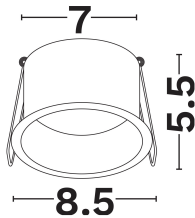

NOVA LUCE

PRODUCT DATASHEET

Version: 001

PRODUCT PHOTOGRAPH

GENERAL INFORMATION

Product Code	9011359
Product Category	Downlights GU10
Product Family	Stardust
Mounting Location	Ceiling
Application Environment	Indoor

DIMENSION & WEIGHT

LxWxH (cm)	D:8.5 H:5.5cm
Cut out (cm)	7
Weight (Kgr)	N/A

TECHNICAL DRAWING

MATERIAL & COLOR

Product Color	White
Body Material	Aluminium
Cover Material	N/A

APPLICATION & MOUNTING

Ambient Working Temp.	45 C
Type of Protection	IP20
Protection Class IK	IK03
Dimmable	N/A
Type of Dimming (Optional)	N/A
Mounting type	Recessed
Mounting Depth (cm)	Ceiling
Led Module Replaceable	Yes
Light Source	Led
Adjustable	No