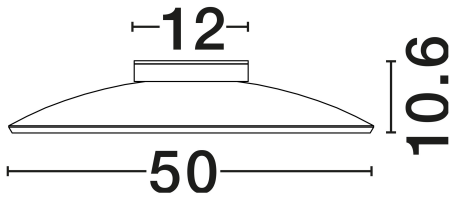

TECHNICAL DRAWING

GENERAL INFORMATION

Product Code	9088125
Collection	Indoor
Product Category	Ceiling
Product Family	Esti
Mounting Location	Ceiling
Application Environment	Indoor
Specifications	N/A

DIMENSION & WEIGHT

LxWxH (cm)	D: 50 W: 10,6
Cut Out (cm)	N/A
Weight (Kgr)	0

MATERIAL & COLOR

Product Color	Smokey & Foggy Nickel
Body Material	Glass & Aluminium

APPLICATION & MOUNTING

Ambient Working Temp.	Max 45°C
Type of Protection	IP20
Dimmable	Yes
Type of Dimming	Triac
Mounting type	Surface
Mounting Depth (cm)	N/A
Led Module Replaceable	No
Light Source	LED

NOVA LUCE S.A

Schimatari Viotias
32009, Greece

+30 22620 58 121
+30 22620 56 743

info@novaluce.com
www.novaluce.com