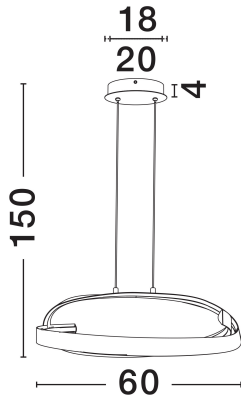

NOVA LUCE

PRODUCT DATASHEET

Version: 001

PRODUCT PHOTOGRAPH

TECHNICAL DRAWING

GENERAL INFORMATION

Product Code	9104715
Collection	Indoor
Product Category	Suspension
Product Family	Olia
Mounting Location	Wall
Application Environment	Indoor
Specifications	N/A

DIMENSION & WEIGHT

LxWxH (cm)	D: 60 H: 150
Cut Out (cm)	N/A
Weight (Kgr)	2.4

MATERIAL & COLOR

Product Color	Sandy White
Body Material	Aluminium, Steel & Silicone

APPLICATION & MOUNTING

Ambient Working Temp.	Max 45°C
Type of Protection	IP20
Dimmable	Yes
Type of Dimming	Triac
Mounting type	Surface
Mounting Depth (cm)	N/A
Led Module Replaceable	No
Light Source	LED

Power (Nominal)	47W
Input voltage (Nominal)	220-240V
Mains Frequency	50/60Hz

PHOTOMETRICAL DATA

Luminous Flux	3075lm
Color Temperature	2700-3000-4000K
Light Color (Designation)	WW - NW

WARRANTY

Warranty	3 Years
----------	----------------