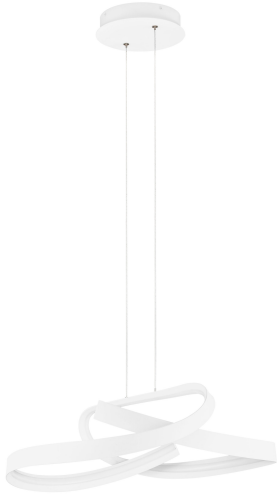

NOVA LUCE

PRODUCT DATASHEET

Version: 001

PRODUCT PHOTOGRAPH

TECHNICAL DRAWING

GENERAL INFORMATION

Product Code	9104715
Collection	Indoor
Product Category	Suspension
Product Family	Olia
Mounting Location	Wall
Application Environment	Indoor
Specifications	N/A

DIMENSION & WEIGHT

LxWxH (cm)	D: 60 H: 150
Cut Out (cm)	N/A
Weight (Kgr)	2.4

MATERIAL & COLOR

Product Color	Sandy White
Body Material	Aluminium, Steel & Silicone

APPLICATION & MOUNTING

Ambient Working Temp.	Max 45°C
Type of Protection	IP20
Dimmable	Yes
Type of Dimming	Triac
Mounting type	Surface
Mounting Depth (cm)	N/A
Led Module Replaceable	No
Light Source	LED