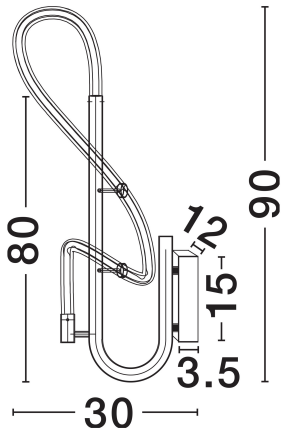

TECHNICAL DRAWING

APPLICATION & MOUNTING

Ambient Working Temp.	Max 45°C
Type of Protection	IP20
Dimmable	No
Type of Dimming	N/A
Mounting type	Surface
Mounting Depth (cm)	N/A
Led Module Replaceable	No
Light Source	LED

NOVA LUCE S.A

Schimatari Viotias
32009, Greece

+30 22620 58 121
+30 22620 56 743

info@novaluce.com
www.novaluce.com