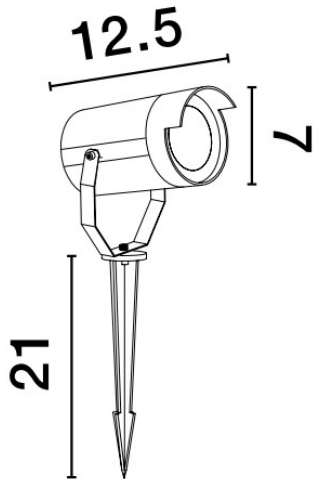

NOVA LUCE

PRODUCT DATASHEET

Version: 001

PRODUCT PHOTOGRAPH

TECHNICAL DRAWING

GENERAL INFORMATION

Product Code	9026127
Collection	Outdoor
Product Category	Spotlights
Product Family	KIMIKO
Mounting Location	Ground
Application Environment	Outdoor

DIMENSION & WEIGHT

LxWxH (cm)	L: 7 W: 12,5 H: 21
Cut out (cm)	N/A
Weight (Kgr)	0.4

MATERIAL & COLOR

Product Color	Black
Body Material	Aluminium&-Glass

APPLICATION & MOUNTING

Ambient Working Temp.	Max 40 oC
Type of Protection	IP54
Dimmable	No
Type of Dimming (Optional)	N/A
Mounting type	Surface
Mounting Depth (cm)	N/A
Led Module Replaceable	Yes
Light Source	GU10