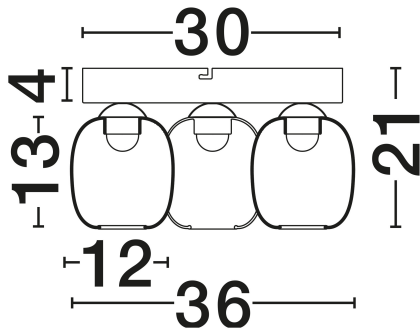

NOVA LUCE

PRODUCT DATASHEET

Version: 001

PRODUCT PHOTOGRAPH

TECHNICAL DRAWING

GENERAL INFORMATION

Product Code	9236209
Collection	Indoor
Product Category	Ceiling
Product Family	Kita
Mounting Location	Ceiling
Application Environment	Indoor
Specifications	N/A

DIMENSION & WEIGHT

LxWxH (cm)	D: 30 H: 21
Cut Out (cm)	N/A
Weight (Kgr)	1.64

MATERIAL & COLOR

Product Color	Gradient Smokey & Sandy Black
Body Material	Glass & Metal

APPLICATION & MOUNTING

Ambient Working Temp.	Max 45°C
Type of Protection	IP20
Dimmable	Yes
Type of Dimming	Triac
Mounting type	Surface
Mounting Depth (cm)	N/A
Led Module Replaceable	No
Light Source	LED