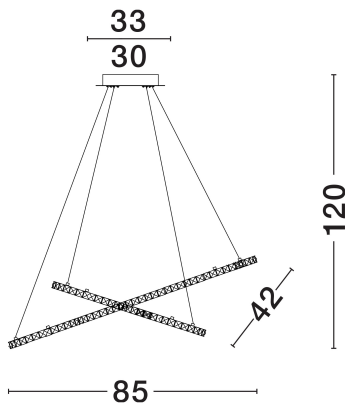

TECHNICAL DRAWING

GENERAL INFORMATION

Product Code	7403002
Collection	Indoor
Product Category	Suspension
Product Family	Celine
Mounting Location	Wall
Application Environment	Indoor
Specifications	N/A

DIMENSION & WEIGHT

LxWxH (cm)	L: 85 W: 42 H: 120
Cut Out (cm)	N/A
Weight (Kgr)	11.5

MATERIAL & COLOR

Product Color	Chrome
Body Material	Aluminium & Crystal

APPLICATION & MOUNTING

Ambient Working Temp.	Max 45°C
Type of Protection	IP20
Dimmable	No
Type of Dimming	N/A
Mounting type	Surface
Mounting Depth (cm)	N/A
Led Module Replaceable	No
Light Source	LED

NOVA LUCE S.A

Schimatari Viotias
32009, Greece

+30 22620 58 121
+30 22620 56 743

info@novaluce.com
www.novaluce.com