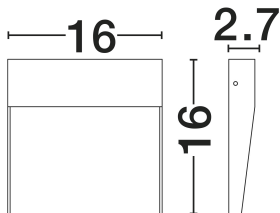

NOVA LUCE

PRODUCT DATASHEET

Version: 001

PRODUCT PHOTOGRAPH

GENERAL INFORMATION

Product Code	9136442
Collection	Outdoor
Product Category	Step Lights
Product Family	Fem
Mounting Location	Wall
Application Environment	Outdoor
Specifications	N/A

DIMENSION & WEIGHT

LxWxH (cm)	L:16 W:3 H:16 cm
Cut out (cm)	N/A
Weight (Kgr)	0.417

TECHNICAL DRAWING

MATERIAL & COLOR

Product Color	Rust Brown
Body Material	Aluminium & Pc

APPLICATION & MOUNTING

Ambient Working Temp.	Max 45 oC
Type of Protection	IP54
Dimmable	No
Type of Dimming	N/A
Mounting type	Surface
Mounting Depth (cm)	N/A
Led Module Replaceable	No
Light Source	LED

Power (Nominal)	5w
Input voltage (Nominal)	220-240Vac
Mains Frequency	50/60Hz

PHOTOMETRICAL DATA

Luminous Flux	307lm
Color Temperature	3000K
Light Color (Designation)	Warm White

WARRANTY

Warranty	3 Years
----------	----------------