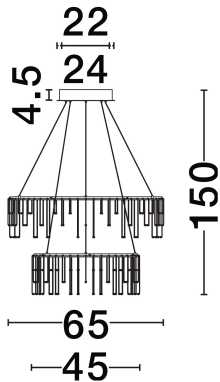

NOVA LUCE

PRODUCT DATASHEET

Version: 001

PRODUCT PHOTOGRAPH

TECHNICAL DRAWING

GENERAL INFORMATION

Product Code	9186968
Collection	Indoor
Product Category	Suspension
Product Family	Stellar
Mounting Location	Wall
Application Environment	Indoor
Specifications	N/A

DIMENSION & WEIGHT

LxWxH (cm)	D: 65 H: 150
Cut Out (cm)	N/A
Weight (Kgr)	0

MATERIAL & COLOR

Product Color	Gold
Body Material	Copper & Aluminium

APPLICATION & MOUNTING

Ambient Working Temp.	Max 45°C
Type of Protection	IP20
Dimmable	Yes
Type of Dimming	Triac
Mounting type	Surface
Mounting Depth (cm)	N/A
Led Module Replaceable	No
Light Source	LED

Power (Nominal)	41W
Input voltage (Nominal)	220-240V
Mains Frequency	50/60Hz

PHOTOMETRICAL DATA

Luminous Flux	3317lm
Color Temperature	3000K
Light Color (Designation)	Warm White

WARRANTY

Warranty	3 Years
----------	----------------