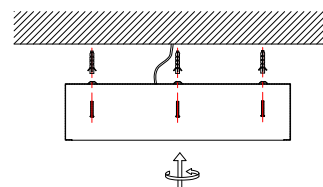

NOVA LUCE

9001531 - 9001532

1

Turn off the general switch

2

Drill holes, Apply plastic anchors & screws

3

Drill holes, Apply plastic anchors & screws

4

Connect the wires

4

Apply the glass

5

Turn on the general switch