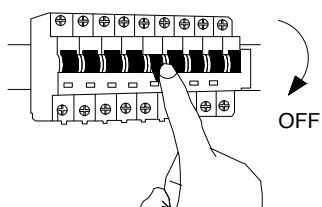

NOVA LUCE

9001531 - 9001532

1

Turn off the general switch

2

Drill holes, Apply plastic anchors & screws

3

Drill holes, Apply plastic anchors & screws

4

Connect the wires

4

Apply the glass

5

Turn on the general switch