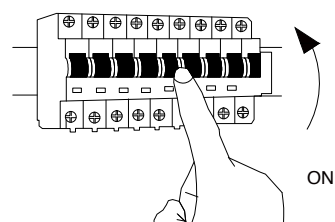

NOVA LUCE

9001531 - 9001532

1

Turn off the general switch

2

Drill holes, Apply plastic anchors & screws

3

Drill holes, Apply plastic anchors & screws

4

Connect the wires

4

Apply the glass

5

Turn on the general switch