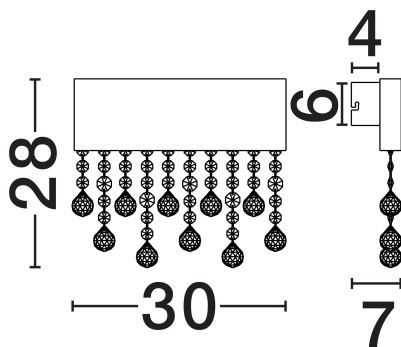

NOVA LUCE

PRODUCT DATASHEET

Version: 001

PRODUCT PHOTOGRAPH

GENERAL INFORMATION

Product Code	9130650
Collection	Indoor
Product Category	Wall
Product Family	Crista
Mounting Location	Wall
Application Environment	Indoor
Specifications	N/A

DIMENSION & WEIGHT

LxWxH (cm)	L: 30 W: 7 H: 28
Cut Out (cm)	N/A
Weight (Kgr)	1.45

MATERIAL & COLOR

Product Color	Brushed Gold
Body Material	Aluminium & Crystal

TECHNICAL DRAWING

APPLICATION & MOUNTING

Ambient Working Temp.	Max 45°C
Type of Protection	IP20
Dimmable	Yes
Type of Dimming	Triac
Mounting type	Surface
Mounting Depth (cm)	N/A
Led Module Replaceable	No
Light Source	LED

NOVA LUCE S.A

Schimatari Viotias
32009, Greece

+30 22620 58 121
+30 22620 56 743

info@novaluce.com
www.novaluce.com