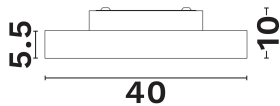

DIMENSION & WEIGHT

LxWxH (cm)	D: 40 H: 10 cm
Cut out (cm)	N/A
Weight (Kgr)	2,7

TECHNICAL DRAWING

MATERIAL & COLOR

Product Color	White
Body Material	Aluminium
Cover Material	N/A

APPLICATION & MOUNTING

Ambient Working Temp.	45 C
Type of Protection	IP20
Protection Class IK	IK03
Dimmable	Yes
Type of Dimming (Optional)	Dimming With Controller
Mounting type	Surface
Mounting Depth (cm)	Ceiling
Led Module Replaceable	No
Light Source	Led
Adjustable	No

PHOTOMETRICAL DATA

Luminous Flux	1200
Luminous Efficacy	50
Color Temperature	2700-6000
Light Color (Designation)	Ww - Cw
CRI	>80
SDCM	<3
Beam Angle	120
UGR	N/A

LIFESPAN

Lifetime	50000
----------	--------------