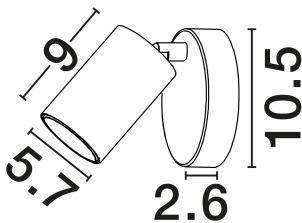

NOVA LUCE

PRODUCT DATASHEET

Version: 001

PRODUCT PHOTOGRAPH

GENERAL INFORMATION

Product Code	9011921
Collection	Indoor
Product Category	Wall
Product Family	Net
Mounting Location	Wall
Application Environment	Indoor
Specifications	N/A

DIMENSION & WEIGHT

LxWxH (cm)	D: 5.7 H1: 9 H2: 10.5
Cut Out (cm)	N/A
Weight (Kgr)	0.25

MATERIAL & COLOR

Product Color	Sandy White
Body Material	Aluminium

TECHNICAL DRAWING

APPLICATION & MOUNTING

Ambient Working Temp.	Max 45°C
Type of Protection	IP20
Dimmable	Yes
Type of Dimming	N/A
Mounting type	Surface
Mounting Depth (cm)	N/A
Led Module Replaceable	Yes
Light Source	GU10

Power (Nominal)	1x10W
Input voltage (Nominal)	100-240V
Mains Frequency	50/60Hz

PHOTOMETRICAL DATA

Luminus Flux	N/A
Color Temperature	N/A
Light Color (Designation)	N/A

WARRANTY

Warranty	3 Years
----------	----------------