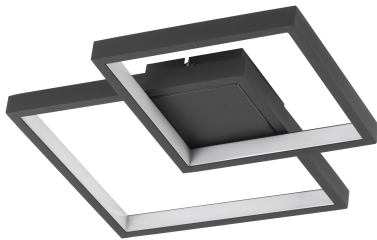

NOVA LUCE

PRODUCT DATASHEET

Version: 001

PRODUCT PHOTOGRAPH