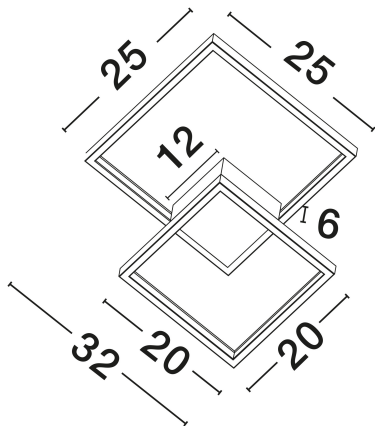

TECHNICAL DRAWING

GENERAL INFORMATION

Product Code	9364037
Collection	Indoor
Product Category	Ceiling
Product Family	Porto
Mounting Location	Ceiling
Application Environment	Indoor
Specifications	N/A

DIMENSION & WEIGHT

LxWxH (cm)	L: 32 W: 32 H: 6
Cut Out (cm)	N/A
Weight (Kgr)	0.7

MATERIAL & COLOR

Product Color	Sandy Black
Body Material	Steel & Aluminium & Acrylic

APPLICATION & MOUNTING

Ambient Working Temp.	Max 45°C
Type of Protection	IP20
Dimmable	No
Type of Dimming	N/A
Mounting type	Surface
Mounting Depth (cm)	N/A
Led Module Replaceable	No
Light Source	LED

NOVA LUCE S.A

Schimatari Viotias
32009, Greece

+30 22620 58 121
+30 22620 56 743

info@novaluce.com
www.novaluce.com