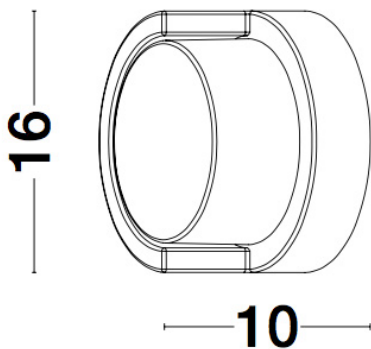

NOVA LUCE

PRODUCT DATASHEET

Version: 001

PRODUCT PHOTOGRAPH

TECHNICAL DRAWING

GENERAL INFORMATION

Product Code	9026002
Collection	Outdoor
Product Category	Wall
Product Family	MAX
Mounting Location	Wall
Application Environment	Outdoor

DIMENSION & WEIGHT

LxWxH (cm)	D: 16 W:10 H:16
Cut out (cm)	N/A
Weight (Kgr)	0.5

MATERIAL & COLOR

Product Color	Dark Grey
Body Material	Abs Clear & White Glass

APPLICATION & MOUNTING

Ambient Working Temp.	Max 40 oC
Type of Protection	IP65
Dimmable	No
Type of Dimming (Optional)	N/A
Mounting type	Surface
Mounting Depth (cm)	N/A
Led Module Replaceable	No
Light Source	LED