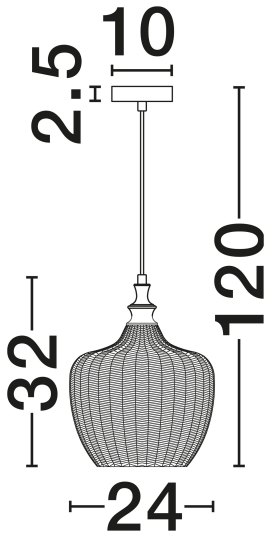

NOVA LUCE

PRODUCT DATASHEET

Version: 001

PRODUCT PHOTOGRAPH

TECHNICAL DRAWING

GENERAL INFORMATION

Product Code	9191242
Collection	Indoor
Product Category	Suspension
Product Family	Loni
Mounting Location	Ceiling
Application Environment	Indoor
Specifications	N/A

DIMENSION & WEIGHT

LxWxH (cm)	D: 24 H1: 32 H2: 120
Cut Out (cm)	N/A
Weight (Kgr)	1.6

MATERIAL & COLOR

Product Color	Gradient Smokey Gray & Matt Black
Body Material	Glass & Metal

APPLICATION & MOUNTING

Ambient Working Temp.	Max 45°C
Type of Protection	IP20
Dimmable	Yes
Type of Dimming	N/A
Mounting type	Surface
Mounting Depth (cm)	N/A
Led Module Replaceable	Yes
Light Source	E27

Power (Nominal)	1x12W
Input voltage (Nominal)	100-240V
Mains Frequency	50/60Hz

PHOTOMETRICAL DATA

Luminous Flux	N/A
Color Temperature	N/A
Light Color (Designation)	N/A

WARRANTY

Warranty	3 Years
----------	----------------