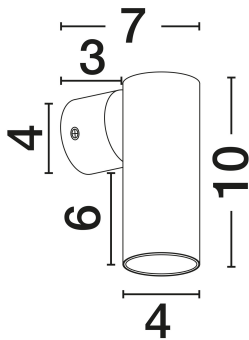

NOVA LUCE

PRODUCT DATASHEET

Version: 001

PRODUCT PHOTOGRAPH

GENERAL INFORMATION

Product Code	9011461
Collection	Indoor
Product Category	Wall
Product Family	Mor
Mounting Location	Wall
Application Environment	Indoor
Specifications	N/A

DIMENSION & WEIGHT

LxWxH (cm)	D: 4 W: 7 H: 10
Cut Out (cm)	N/A
Weight (Kgr)	0.135

MATERIAL & COLOR

Product Color	Sandy White
Body Material	Aluminium

TECHNICAL DRAWING

APPLICATION & MOUNTING

Ambient Working Temp.	Max 45°C
Type of Protection	IP20
Dimmable	Yes
Type of Dimming	N/A
Mounting type	Surface
Mounting Depth (cm)	N/A
Led Module Replaceable	Yes
Light Source	MR11/GU10

NOVA LUCE S.A

Schimatari Viotias
32009, Greece

+30 22620 58 121
+30 22620 56 743

info@novaluce.com
www.novaluce.com