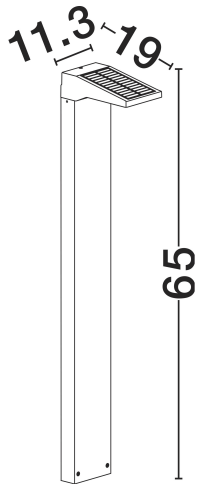

TECHNICAL DRAWING

MATERIAL & COLOR

Product Color	Sandy Black
Body Material	Aluminium & Pc

APPLICATION & MOUNTING

Ambient Working Temp.	Max 45 oC
Type of Protection	IP54
Dimmable	No
Type of Dimming	N/A
Mounting type	Surface
Mounting Depth (cm)	N/A
Led Module Replaceable	No
Light Source	LED

NOVA LUCE S.A

Schimatari Viotias
32009, Greece

+30 22620 58 121
+30 22620 56 743

info@novaluce.com
www.novaluce.com