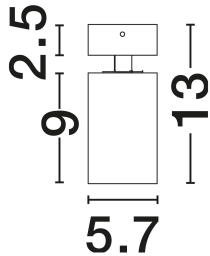

NOVA LUCE

PRODUCT DATASHEET

Version: 001

PRODUCT PHOTOGRAPH

GENERAL INFORMATION

Product Code	9460972
Collection	Indoor
Product Category	Spotlights
Product Family	Inus
Mounting Location	Ceiling
Application Environment	Indoor
Specifications	N/A

DIMENSION & WEIGHT

LxWxH (cm)	D: 5.7 H: 13
Cut Out (cm)	N/A
Weight (Kgr)	0.18

MATERIAL & COLOR

Product Color	Black & Satin Gold
Body Material	Aluminium

TECHNICAL DRAWING

APPLICATION & MOUNTING

Ambient Working Temp.	Max 45°C
Type of Protection	IP20
Dimmable	Yes
Type of Dimming	N/A
Mounting type	Surface
Mounting Depth (cm)	N/A
Led Module Replaceable	Yes
Light Source	GU10

Power (Nominal)	1x10W
Input voltage (Nominal)	100-240V
Mains Frequency	50/60Hz

PHOTOMETRICAL DATA

Luminous Flux	N/A
Color Temperature	N/A
Light Color (Designation)	N/A

WARRANTY

Warranty	3 Years
----------	----------------