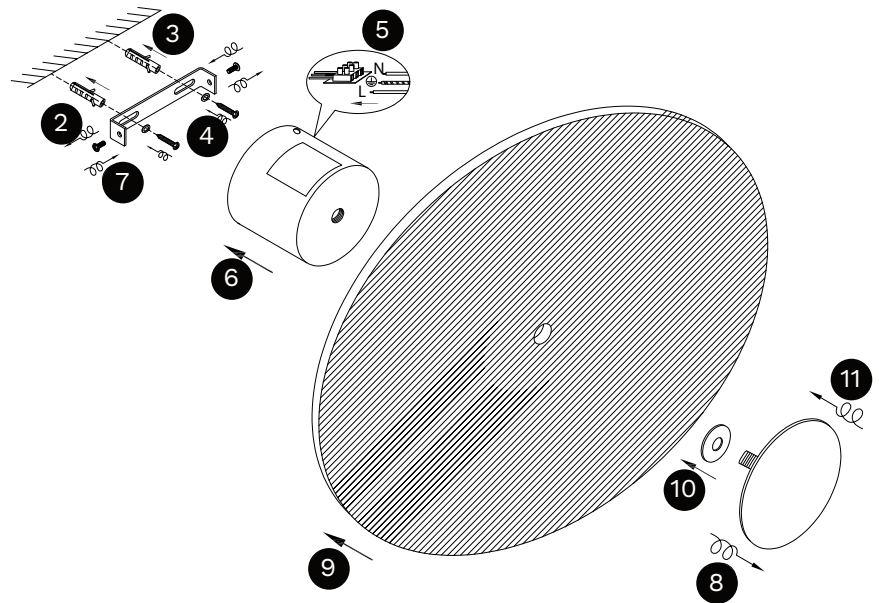

# NOVA LUCE

9236423 9236424 9236426

1

Turn off the general switch

12

Turn on the general switch

Avoid contact with  
The prismatic surface

1. Turn off general switch
2. Remove the side screws
3. Drill a holes & Apply plastic anchors
4. Apply screws
5. Connect the wires
6. Apply the element in to place
7. Apply the side screws
8. Remove the element
9. 10. 11. Apply the elements in to place
12. Turn on general switch