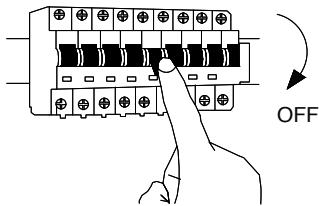

# NOVA LUCE

9236423 9236424 9236426

1

Turn off the general switch

12

Turn on the general switch

Avoid contact with  
The prismatic surface

1. Turn off general switch
2. Remove the side screws
3. Drill a holes & Apply plastic anchors
4. Apply screws
5. Connect the wires
6. Apply the element in to place
7. Apply the side screws
8. Remove the element
9. 10. 11. Apply the elements in to place
12. Turn on general switch