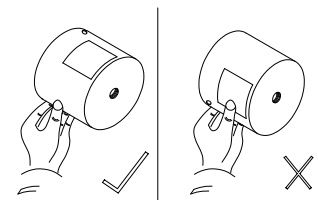

# NOVA LUCE

9236423 9236424 9236426

1

Turn off the general switch

12

Turn on the general switch

Avoid contact with  
The prismatic surface

1. Turn off general switch
2. Remove the side screws
3. Drill a holes & Apply plastic anchors
4. Apply screws
5. Connect the wires
6. Apply the element in to place
7. Apply the side screws
8. Remove the element
9. 10. 11. Apply the elements in to place
12. Turn on general switch