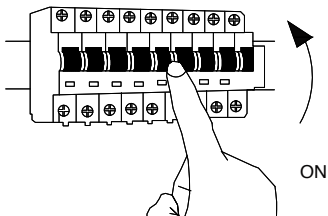

# NOVA LUCE

9236423 9236424 9236426

1

Turn off the general switch

12

Turn on the general switch

Avoid contact with  
The prismatic surface

1. Turn off general switch
2. Remove the side screws
3. Drill a holes & Apply plastic anchors
4. Apply screws
5. Connect the wires
6. Apply the element in to place
7. Apply the side screws
8. Remove the element
9. 10. 11. Apply the elements in to place
12. Turn on general switch