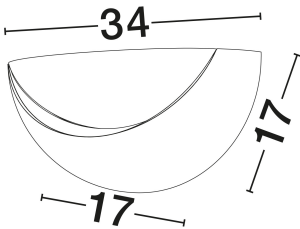

NOVA LUCE

PRODUCT DATASHEET

Version: 001

PRODUCT PHOTOGRAPH

TECHNICAL DRAWING

GENERAL INFORMATION

Product Code	9540231
Collection	Indoor
Product Category	Wall
Product Family	Alas
Mounting Location	Wall
Application Environment	Indoor
Specifications	N/A

DIMENSION & WEIGHT

LxWxH (cm)	L: 34 W: 17 H: 17
Cut Out (cm)	N/A
Weight (Kgr)	2.475

MATERIAL & COLOR

Product Color	White
Body Material	Gypsum

APPLICATION & MOUNTING

Ambient Working Temp.	Max 45°C
Type of Protection	IP20
Dimmable	Yes
Type of Dimming	N/A
Mounting type	Surface
Mounting Depth (cm)	N/A
Led Module Replaceable	Yes
Light Source	E14