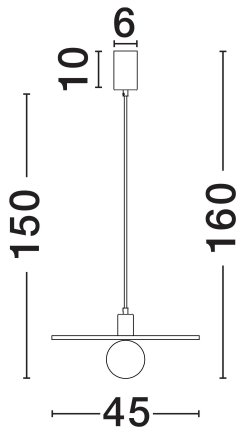

NOVA LUCE

PRODUCT DATASHEET

Version: 001

PRODUCT PHOTOGRAPH

TECHNICAL DRAWING

GENERAL INFORMATION

Product Code	9540335
Collection	Indoor
Product Category	Suspension
Product Family	Vrahos
Mounting Location	Wall
Application Environment	Indoor
Specifications	N/A

DIMENSION & WEIGHT

LxWxH (cm)	D: 45 H: 160
Cut Out (cm)	N/A
Weight (Kgr)	0

MATERIAL & COLOR

Product Color	Red
Body Material	Terrazzo Concrete & Glass

APPLICATION & MOUNTING

Ambient Working Temp.	Max 45°C
Type of Protection	IP20
Dimmable	N/A
Type of Dimming	N/A
Mounting type	Surface
Mounting Depth (cm)	N/A
Led Module Replaceable	Yes
Light Source	E27

Power (Nominal)	1x12W
Input voltage (Nominal)	220-240V
Mains Frequency	50/60Hz

PHOTOMETRICAL DATA

Luminus Flux	N/A
Color Temperature	N/A
Light Color (Designation)	N/A

WARRANTY

Warranty	3 Years
----------	----------------