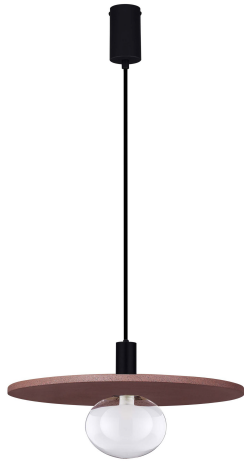

NOVA LUCE

PRODUCT DATASHEET

Version: 001

PRODUCT PHOTOGRAPH

TECHNICAL DRAWING

GENERAL INFORMATION

Product Code	9540335
Collection	Indoor
Product Category	Suspension
Product Family	Vrahos
Mounting Location	Wall
Application Environment	Indoor
Specifications	N/A

DIMENSION & WEIGHT

LxWxH (cm)	D: 45 H: 160
Cut Out (cm)	N/A
Weight (Kgr)	0

MATERIAL & COLOR

Product Color	Red
Body Material	Terrazzo Concrete & Glass

APPLICATION & MOUNTING

Ambient Working Temp.	Max 45°C
Type of Protection	IP20
Dimmable	N/A
Type of Dimming	N/A
Mounting type	Surface
Mounting Depth (cm)	N/A
Led Module Replaceable	Yes
Light Source	E27