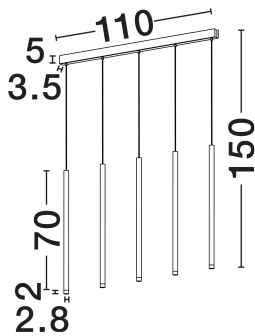

NOVA LUCE

PRODUCT DATASHEET

Version: 001

PRODUCT PHOTOGRAPH

TECHNICAL DRAWING

GENERAL INFORMATION

Product Code	9540202
Collection	Indoor
Product Category	Suspension
Product Family	Dandia
Mounting Location	Wall
Application Environment	Indoor
Specifications	N/A

DIMENSION & WEIGHT

LxWxH (cm)	W: 110 H: 150
Cut Out (cm)	N/A
Weight (Kgr)	3.1

MATERIAL & COLOR

Product Color	Black
Body Material	Aluminium

APPLICATION & MOUNTING

Ambient Working Temp.	Max 45°C
Type of Protection	IP20
Dimmable	No
Type of Dimming	N/A
Mounting type	Surface
Mounting Depth (cm)	N/A
Led Module Replaceable	No
Light Source	LED

Power (Nominal)	27W
Input voltage (Nominal)	220-240V
Mains Frequency	50/60Hz

PHOTOMETRICAL DATA

Luminous Flux	1301lm
Color Temperature	3000K
Light Color (Designation)	Warm White

WARRANTY

Warranty	3 Years
----------	----------------