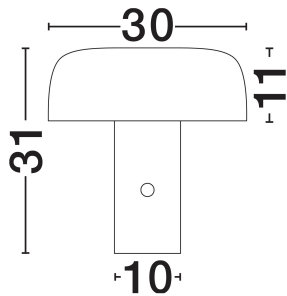

TECHNICAL DRAWING

GENERAL INFORMATION

Product Code	9268029
Collection	Indoor
Product Category	Table
Product Family	Noelia
Mounting Location	Table
Application Environment	Indoor
Specifications	N/A

DIMENSION & WEIGHT

LxWxH (cm)	D: 30 H: 31
Cut Out (cm)	N/A
Weight (Kgr)	2.2

MATERIAL & COLOR

Product Color	Bordeaux
Body Material	Steel, Aluminium &Acrylic

APPLICATION & MOUNTING

Ambient Working Temp.	Max 45°C
Type of Protection	IP20
Dimmable	Yes
Type of Dimming	Triac
Mounting type	Surface
Mounting Depth (cm)	N/A
Led Module Replaceable	No
Light Source	LED

NOVA LUCE S.A

Schimatari Viotias
32009, Greece

+30 22620 58 121
+30 22620 56 743

info@novaluce.com
www.novaluce.com