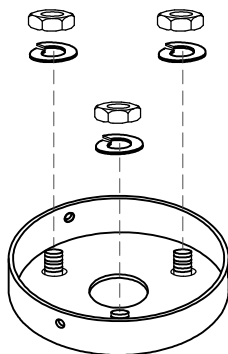

NOVA LUCE

9060249

1

Turn off the general switch

2

Apply screws

3

Apply plastic anchors
& connect wires

4

Make it stable by applying
nuts & bolts

5

Connect wires & apply side screws

6

Turn on the general switch