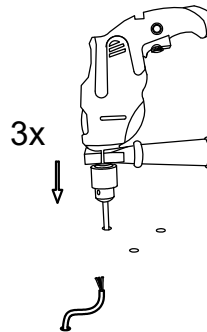

NOVA LUCE

9060249

1

Turn off the general switch

2

Apply screws

3

Apply plastic anchors
& connect wires

4

Make it stable by applying
nuts & bolts

5

Connect wires & apply side screws

6

Turn on the general switch