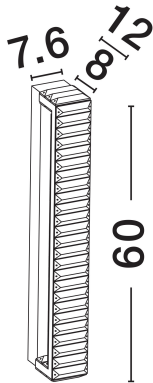

NOVA LUCE

PRODUCT DATASHEET

Version: 001

PRODUCT PHOTOGRAPH

GENERAL INFORMATION

Product Code	9333064
Collection	Indoor
Product Category	Wall
Product Family	Aurelia
Mounting Location	Wall
Application Environment	Indoor
Specifications	N/A

DIMENSION & WEIGHT

LxWxH (cm)	L: 12 W: 7.6 H: 60
Cut Out (cm)	N/A
Weight (Kgr)	3

MATERIAL & COLOR

Product Color	Chrome
Body Material	Metal & Crystal

TECHNICAL DRAWING

APPLICATION & MOUNTING

Ambient Working Temp.	Max 45°C
Type of Protection	IP20
Dimmable	No
Type of Dimming	N/A
Mounting type	Surface
Mounting Depth (cm)	N/A
Led Module Replaceable	No
Light Source	LED

Power (Nominal)	19W
Input voltage (Nominal)	220-240V
Mains Frequency	50/60Hz

PHOTOMETRICAL DATA

Luminous Flux	950lm
Color Temperature	3500K
Light Color (Designation)	Warm White

WARRANTY

Warranty	3 Years
----------	----------------