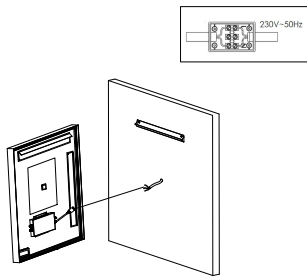

NOVA LUCE

9006039

1

Turn off the general switch

2

A B C D E
600 800 50 431 352

Map

3

Drill Holes apply plastic anchors with screws

4

Connect the wires

5

Hang it on

6

Turn on the general switch

LED ON/OFF Demister ON/OFF