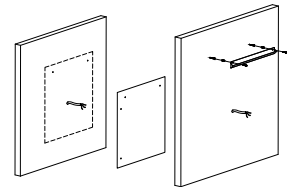

NOVA LUCE

9006039

1

Turn off the general switch

2

A B C D E
600 800 50 431 352

Map

3

Drill Holes apply plastic anchors with screws

4

Connect the wires

5

Hang it on

6

Turn on the general switch

LED ON/OFF Demister ON/OFF