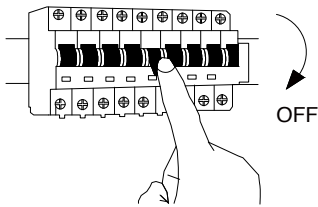

NOVA LUCE

9006039

1

Turn off the general switch

2

A B C D E
600 800 50 431 352

Map

3

Drill Holes apply plastic anchors with screws

4

Connect the wires

5

Hang it on

6

Turn on the general switch

LED ON/OFF Demister ON/OFF