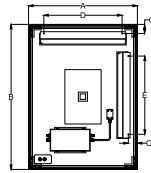

NOVA LUCE

9006039

1

Turn off the general switch

2

A B C D E
600 800 50 431 352

Map

3

Drill Holes apply plastic anchors with screws

4

Connect the wires

5

Hang it on

6

Turn on the general switch

LED ON/OFF Demister ON/OFF