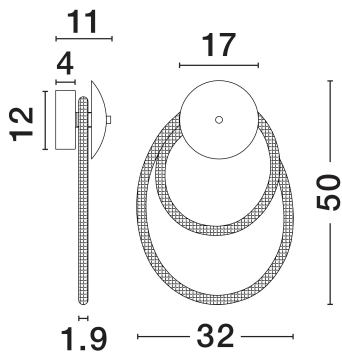

NOVA LUCE

PRODUCT DATASHEET

Version: 001

PRODUCT PHOTOGRAPH

TECHNICAL DRAWING

GENERAL INFORMATION

Product Code	9780100
Collection	Indoor
Product Category	Wall
Product Family	Ilane
Mounting Location	Wall
Application Environment	Indoor
Specifications	N/A

DIMENSION & WEIGHT

LxWxH (cm)	L: 11 W: 17 H: 50
Cut Out (cm)	N/A
Weight (Kgr)	0.3

MATERIAL & COLOR

Product Color	Sandy Black
Body Material	Steel & Silicone

APPLICATION & MOUNTING

Ambient Working Temp.	Max 45°C
Type of Protection	IP20
Dimmable	No
Type of Dimming	N/A
Mounting type	Surface
Mounting Depth (cm)	N/A
Led Module Replaceable	No
Light Source	LED

Power (Nominal)	17W
Input voltage (Nominal)	220-240V
Mains Frequency	50/60Hz

PHOTOMETRICAL DATA

Luminous Flux	1310lm
Color Temperature	3000K
Light Color (Designation)	Warm White

WARRANTY

Warranty	3 Years
----------	----------------