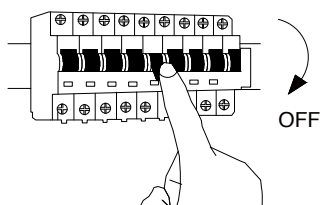

NOVA LUCE

9002686

1

Turn off the general switch

2

Drill holes & apply plastic anchors
With screws

3

Connect the wires

4

Apply the side screws

5

Apply the bulb

6

Turn on the general switch