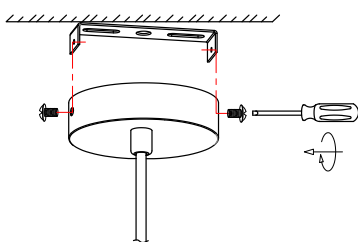

NOVA LUCE

9002686

1

Turn off the general switch

2

Drill holes & apply plastic anchors
With screws

3

Connect the wires

4

Apply the side screws

5

Apply the bulb

6

Turn on the general switch