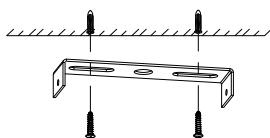

NOVA LUCE

9002686

1

Turn off the general switch

2

Drill holes & apply plastic anchors
With screws

3

Connect the wires

4

Apply the side screws

5

Apply the bulb

6

Turn on the general switch